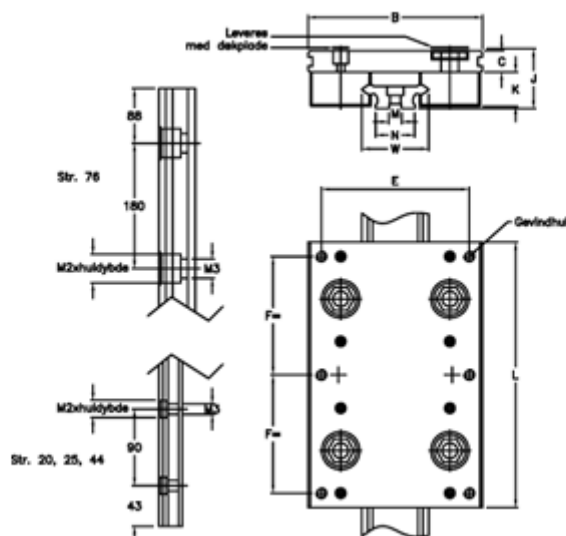

Article number: 056512511436

Description: Hepco Simple Select 25 1-1436

Measures

B = 80	M = 6x2,5
C = 11.5	M1 = 5.5
E = 65	M2 = 10x5,1
F = 60	N = 15.4
G = 6xM6	Size = 25
J = 30.70	W = 25
K = 18.0	
L = 135	